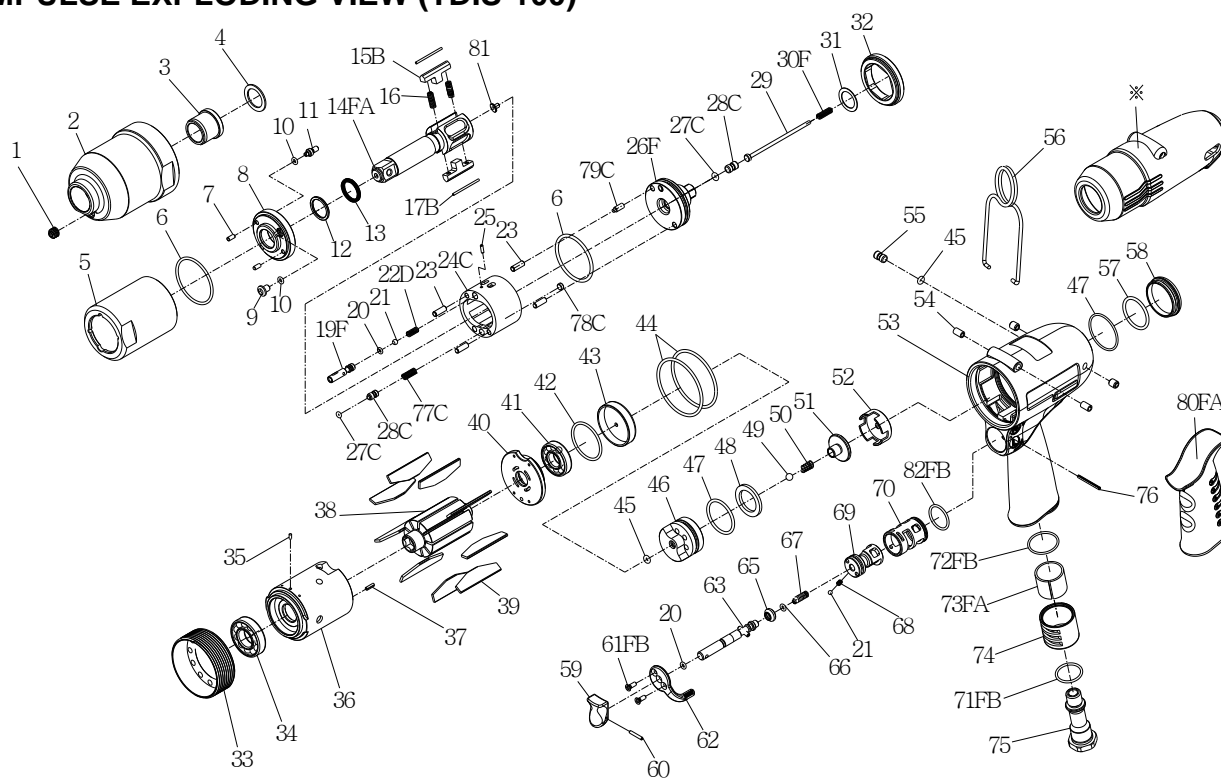

# IMPULSE EXPLODING VIEW (TDIS-100)

Edition:06B

Index No.	Part No.	Description	Q'ty	Index No.	Part No.	Description	Q'ty
1	00-0612	Screw	1	47	00-41127	O-Ring (φ27xφ1.5)	2
2	I100-201	Pulse Unit Housing	1	48	IS100-312	Washer	1
3	I100-202	Bushing	1	49	00-3824	Steel Ball	1
4	I100-424	Washer	1	50	IS100-313	Spring	1
5	I100-401	Pulse Cylinder Seat	1	51	IS100-311	Valve	1
6	00-41106	O-Ring (φ37xφ2)	2	52	IS100-518	Seat	1
7	00-3426	Spring Pin	2	53	IS100-101	Motor Housing	1
8	I100-408	Front Plate	1	54	I40S-108	Bushing	4
9	I100-410	Greasing Screw	1	55	IS100-609	Screw	1
10	00-4153	O-Ring (φ3xφ1.5)	2	56	I40S-102	Hanger	1
11	I100-411	Valve Screw	1	57	00-41166	O-Ring (φ24xφ2)	1
12	I100-409	Back Up Ring	1	58	I100-104	Nut	1
13	00-2601	X-Ring	1	59	I130-504	Trigger	1
14FA	I100-405-B	Anvil	1	60	00-3354	Spring Pin	1
15B	I100-406-B	Drive Blade	2	61FB	00-0512	Screw	2
16	I100-407	Spring	2	62	I100-503	Regulator Knob	1
17B	I100-452	Roller	2	63	IS100-505	Valve Stem	1
19F	IS100-412-B	Valve	1	65	I100-508	Bushing	1
20	00-4101	O-Ring (φ3xφ1)	2	66	00-41172	O-Ring (φ2.57xφ1.78)	1
21	00-3813	Steel Ball	2	67	I100-507	Spring	1
22D	IS100-425-B	Spring	1	68	I100-506	Spring	1
23	00-3432	Pin	4	69	IS100-502	F/R Valve	1
24C	I100-404-B	Pulse Cylinder	1	70	I100-501	Valve Sleeve	1
25	00-3441	Pin	1	71FB	00-41111	O-Ring (φ16xφ1.5)	1
26F	IS100-415-B	Rear Plate	1	72FB	00-41125	O-Ring (φ20.35xφ1.78)	1
27C	00-41173	O-Ring (φ1.42xφ1.53)	2	73FA	I70-601	Muffler	1
28C	IS40S-421	Pressure Valve	2	74	I100-603	Exhaust Deflector	1
29	IS100-314	Shut Off Stem	1		I100-604A	Air Inlet 1/4"-19PF	
30F	IS150-317	Spring	1	75	I100-604B	Air Inlet 1/4"-19PT	1
31	I100-423	Washer	1		I100-604C	Air Inlet 1/4"-18NPT	
32	I100-402	Lock Nut	1	76	I100-511	Pin	1
33	I100-306	Lock Nut	1	77C	I100-453	Spring	1
34	00-2345	Ball Bearing	1	78C	I40S-454	Block Cap	1
35	00-3324	Spring Pin	1	79C	IS100-456	Spring fixed Pin	1
36	I100-302	Cylinder	1	80FA	I100-103	Housing Rubber	1
37	00-3339	Spring Pin	1	81	IS40-450	Block Valve	1
38	I100-303	Rotor	1	82FB	00-41117	O-Ring (φ15.5xφ1.5)	1
39	I100-304	Rotor Blade	9	*	I100-109	Tool Cover	1
40	I100-305	Rear Plate	1	*	IS100RK	Repair kit :Index No-6(2);10(2);12;13;16(2);27C(2)	
41	00-2358	Ball Bearing	1	*	IS100SK	Service kit :Index No-8,14FA;15B(2);17B(2);26F;39(9);50;65;66;67	
42	00-41138	O-Ring (φ28.3xφ1.78)	1	*			
43	IS100-307	Rear Cover	1				
44	00-41116	O-Ring (φ46xφ2)	2				
45	00-41113	O-Ring (φ2xφ1.5)	2	*	I40-451	Impulse Oil	
46	IS100-524	Valve Seat	1				