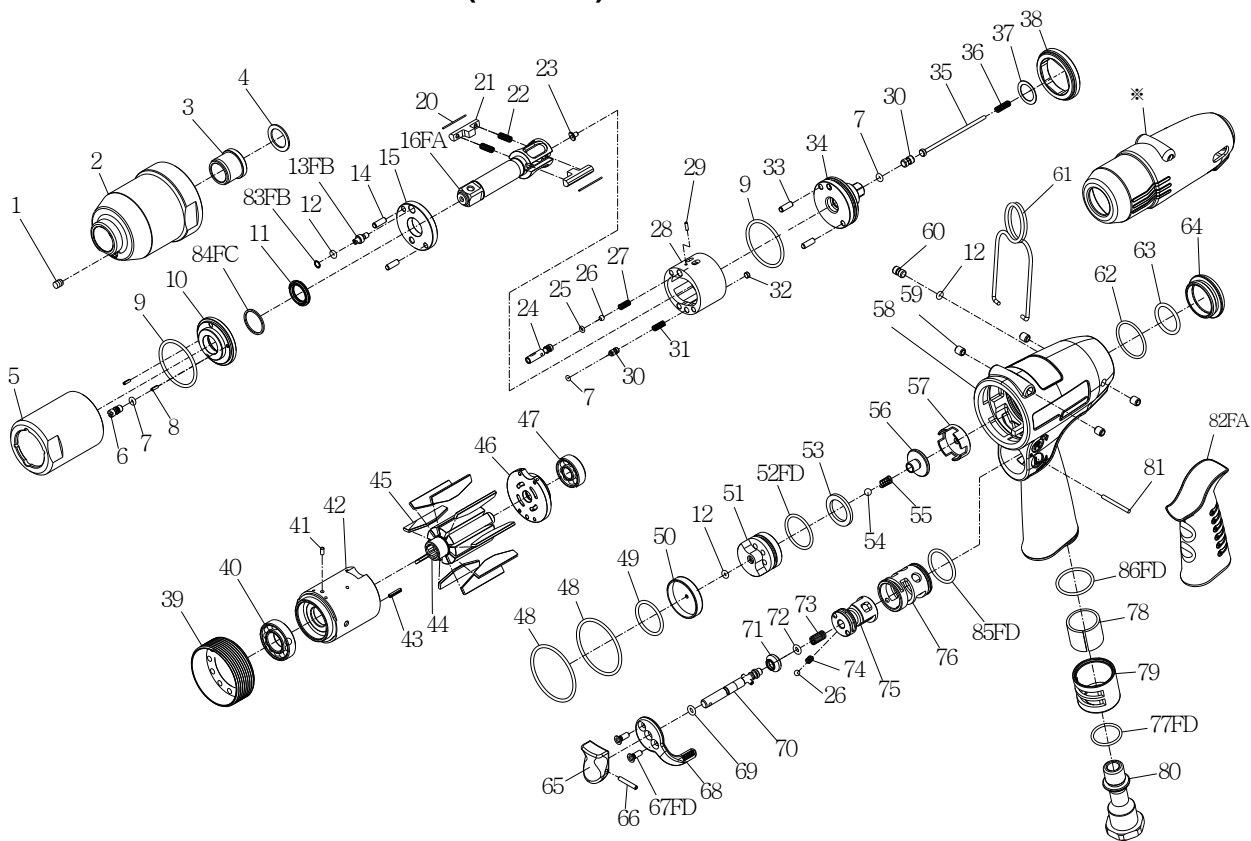

IMPULSE EXPLODING VIEW (TDIS-30)

Edition:06D

Index No.	Part No.	Description	Q'ty	Index No.	Part No.	Description	Q'ty
1	00-0610	Set Screw	1	50	IS40-307	Rear Cover	1
2	I30S-201	Pulse Unit Housing	1	51	IS40-524	Valve Seat	1
3	I40S-202	Bushing	1	52FD	00-41145	O-Ring (φ18xφ1.5)	1
4	I40S-424	Washer	1	53	IS40S-312	Washer	1
5	I30S-401	Pulse Cylinder Seat	1	54	00-3824	Steel Ball	1
6	I30S-410	Greasing Screw	1	55	IS40S-313	Spring	1
7	00-41173	O-Ring (φ1.42xφ1.53)	3	56	IS40S-311	Valve	1
8	00-3318	Spring Pin	2	57	IS40-518	Seat	1
9	00-41110	O-Ring (φ24xφ1.5)	2	58	IS40-101	Motor Housing	1
10	I30S-403	Front Cover	1	59	I40S-108	Bushing	4
11	00-2604	X-Ring	1	60	IS100-609	Screw	1
12	00-41113	O-Ring (φ2xφ1.5)	3	61	I40S-102	Hanger	1
13FB	I80-411	Valve Screw	1	62	00-41146	O-Ring (φ21xφ1.5)	1
14	00-3435	Pin	2	63	00-4169	O-Ring (φ16xφ2)	1
15	I30S-408	Front Plate	1	64	I40-104	Nut	1
16FA	I30-405-B	Anvil	1	65	I40-504	Trigger	1
20	I30S-406-B	Drive Blade	2	66	00-3354	Spring Pin	1
21	I40S-452	Roller	2	67FD	00-0512	Screw	2
22	I30S-407	Spring	2	68	I100-503	Regulator Knob	1
23	IS40-450	Block Valve	1	69	00-4101	O-Ring (φ3xφ1)	1
24	IS40S-412-C	Valve	1	70	IS40-505	Valve Stem	1
25	00-41130	O-Ring (φ2xφ1)	1	71	I100-508	Bushing	1
26	00-3813	Steel Ball	2	72	00-41172	O-Ring (φ2.57xφ1.78)	1
27	IS30S-425	Spring	1	73	I40-507	Spring	1
28	I30S-404-B	Pulse Cylinder	1	74	I100-506	Spring	1
29	00-3436	Pin	1	75	IS40-502	F/R Valve	1
30	IS40S-421	Pressure Valve	2	76	I40-501	Valve Sleeve	1
31	I40S-453	Spring	1	77FD	00-4121	O-Ring (φ15xφ1.5)	1
32	I40S-454	Block Cap	1	78	I40-601	Muffler	1
33	00-3407	Pin	2	79	I40-603	Exhaust Deflector	1
34	IS30S-415-C	Rear Plate	1		I40-604A	Air Inlet 1/4"-19PF	
35	IS40-314	Shut Off Stem	1	80	I40-604B	Air Inlet 1/4"-19PT	1
36	IS40S-317	Spring	1		I40-604C	Air Inlet 1/4"-18NPT	
37	I40S-423	Washer	1	81	I100-511	Pin	1
38	I30S-402	Lock Nut	1	82FA	I60-103	Housing Rubber	1
39	I40S-306	Lock Nut	1	83FB	I80-422	Back Up Ring	1
40	00-2348	Ball Bearing	1	84FC	I30S-409	Back Up Ring	1
41	00-3324	Spring Pin	1	85FD	00-41117	O-Ring (φ15.5xφ1.5)	1
42	I40-302	Cylinder	1	86FD	00-41244	O-Ring (φ19xφ1.5)	1
43	00-3356	Spring Pin	1	※	I40-109	Tool Cover	1
44	I40S-303	Rotor	1	※	IS30RK	Repair kit :Index No-	
45	I40S-304	Rotor Blade	9			7(3); 9(2); 11; 12; 22(2); 84FC	
46	I40-305	Rear Plate	1	※	IS30SK	Service kit :Index No-	
47	00-2356	Ball Bearing	1			15;16FA;20(2);21(2); 34;	
48	00-41144	O-Ring (φ33.05xφ1.78)	2			45(9); 55; 71; 72; 73	
49	00-41135	O-Ring (φ18.77xφ1.78)	1	※	I40-451	Impulse Oil	