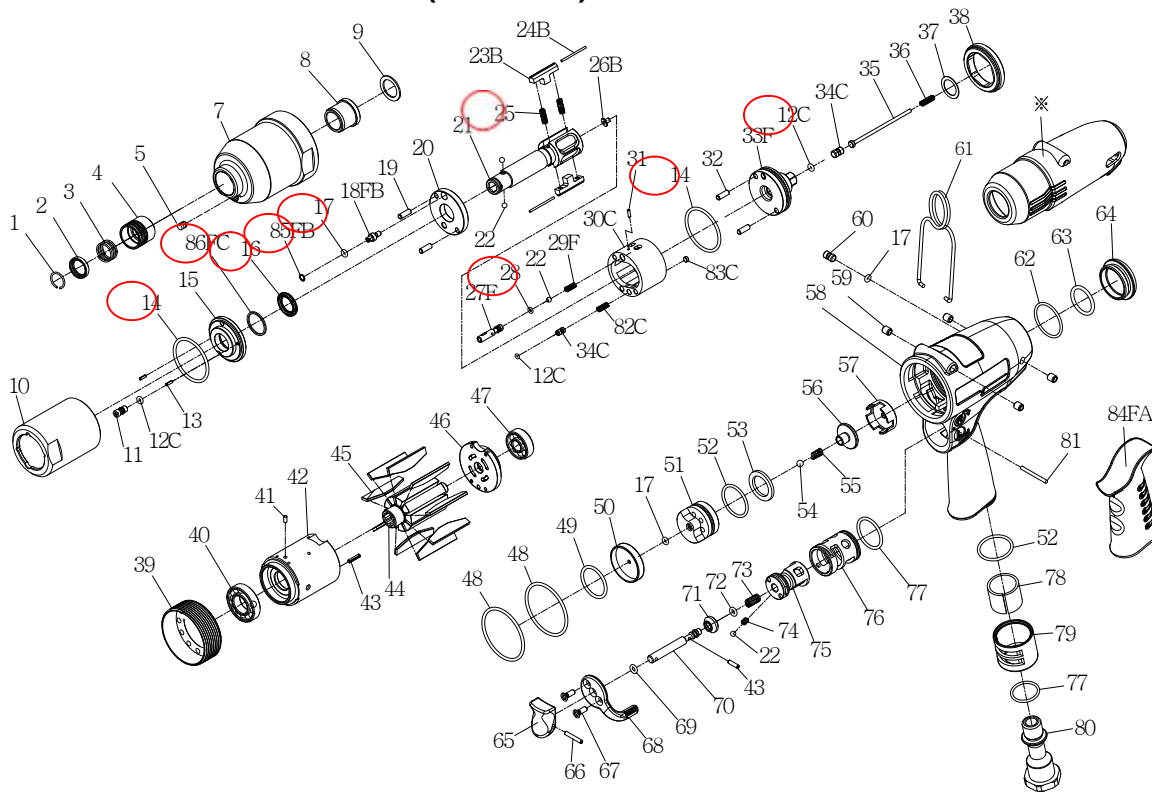

IMPULSE EXPLODING VIEW (TDIS-30D)

Edition:06C

Index No.	Part No.	Description	Q'ty	Index No.	Part No.	Description	Q'ty
1	757-026	Anvil Collar	1	49	00-41135	O-Ring (18.77x 1.78)	1
2	I40SD-419	Hold Spacer	1	50	IS40-307	Rear Cover	1
3	I40SD-418	Spring	1	51	IS40-524	Valve Seat	1
4	I40SD-417	Quick Change Hold	1	52	00-41145	O-Ring (18x 1.5)	2
5	00-0610	Set Screw	1	53	IS40S-312	Washer	1
7	I30S-201	Pulse Unit Housing	1	54	00-3824	Steel Ball	1
8	I40S-202	Bushing	1	55	IS40S-313	Spring	1
9	I40S-424	Washer	1	56	IS40S-311	Valve	1
10	I30S-401	Pulse Cylinder Seat	1	57	IS40-518	Seat	1
11	I30S-410	Greasing Screw	1	58	IS40-101	Motor Housing	1
12C	00-41173	O-Ring (1.42x 1.53)	3	59	I40S-108	Bushing	4
13	00-3318	Spring Pin	2	60	IS100-609	Screw	1
14	00-41110	O-Ring (24x 1.5)	2	61	IS40S-102	Hanger	1
15	I30S-403	Front Cover	1	62	00-41146	O-Ring (21x 1.5)	1
16	00-2604	X-Ring	1	63	00-4169	O-Ring (16x 2)	1
17	00-41113	O-Ring (2x 1.5)	3	64	I40-104	Nut	1
18FB	I80-411	Valve Screw	1	65	I40-504	Trigger	1
19	00-3435	Pin	2	66	00-3354	Spring Pin	1
20	I30S-408	Front Plate	1	67	00-0505	Screw	2
21	I30SD-405	Anvil	1	68	I100-503	Regulator Knob	1
22	00-3813	Steel Ball	4	69	00-4101	O-Ring (3x 1)	1
23B	I30S-406-B	Drive Blade	2	70	IS40-505	Valve Stem	1
24B	I40S-452	Roller	2	71	I100-508	Bushing	1
25	I30S-407	Spring	2	72	00-41172	O-Ring (2.57x 1.78)	1
26B	IS40-450	Block Valve	1	73	I40-507	Spring	1
27F	IS40S-412-C	Valve	1	74	I100-506	Spring	1
28	00-41130	O-Ring (2x 1)	1	75	IS40-502	F/R Valve	1
29F	IS30SD-425-C	Spring	1	76	I40-501	Valve Sleeve	1
30C	I30S-404-B	Pulse Cylinder	1	77	00-41111	O-Ring (16x 1.5)	2
31	00-3436	Pin	1	78	I40-601	Muffler	1
32	00-3407	Pin	2	79	I40-603	Exhaust Deflector	1
33F	IS30S-415-C	Rear Plate	1	80	I40-604A	Air Inlet 1/4"-19PF	1
34C	IS40S-421	Pressure Valve	2		I40-604B	Air Inlet 1/4"-19PT	1
35	IS40-314	Shut Off Stem	1		I40-604C	Air Inlet 1/4"-18NPT	1
36	IS40S-317	Spring	1	81	I100-511	Pin	1
37	I40S-423	Washer	1	82C	I40S-453	Spring	1
38	I30S-402	Lock Nut	1	83C	I40S-454	Block Cap	1
39	I40S-306	Lock Nut	1	84FA	I60-103	Housing Rubber	1
40	00-2348	Ball Bearing	1	85FB	I80-422	Back Up Ring	1
41	00-3324	Spring Pin	1	86FC	I30S-409	Back Up Ring	1
42	I40-302	Cylinder	1	※	I40-109	Tool Cover	1
43	00-3356	Spring Pin	2	※	IS30DRK	Repair kit :Index No-12C(3);14(2);16;17;25(2),86FC	
44	I40S-303	Rotor	1	※	IS30DSK	Service kit :Index No-20;21;23B(2);24B(2) 33F;	
45	I40S-304	Rotor Blade	9	※		45(9);55; 71; 72; 73	
46	I40-305	Rear Plate	1	※		Impulse Oil	
47	00-2356	Ball Bearing	1				
48	00-41144	O-Ring (33.05x 1.78)	2	※	I40-451		