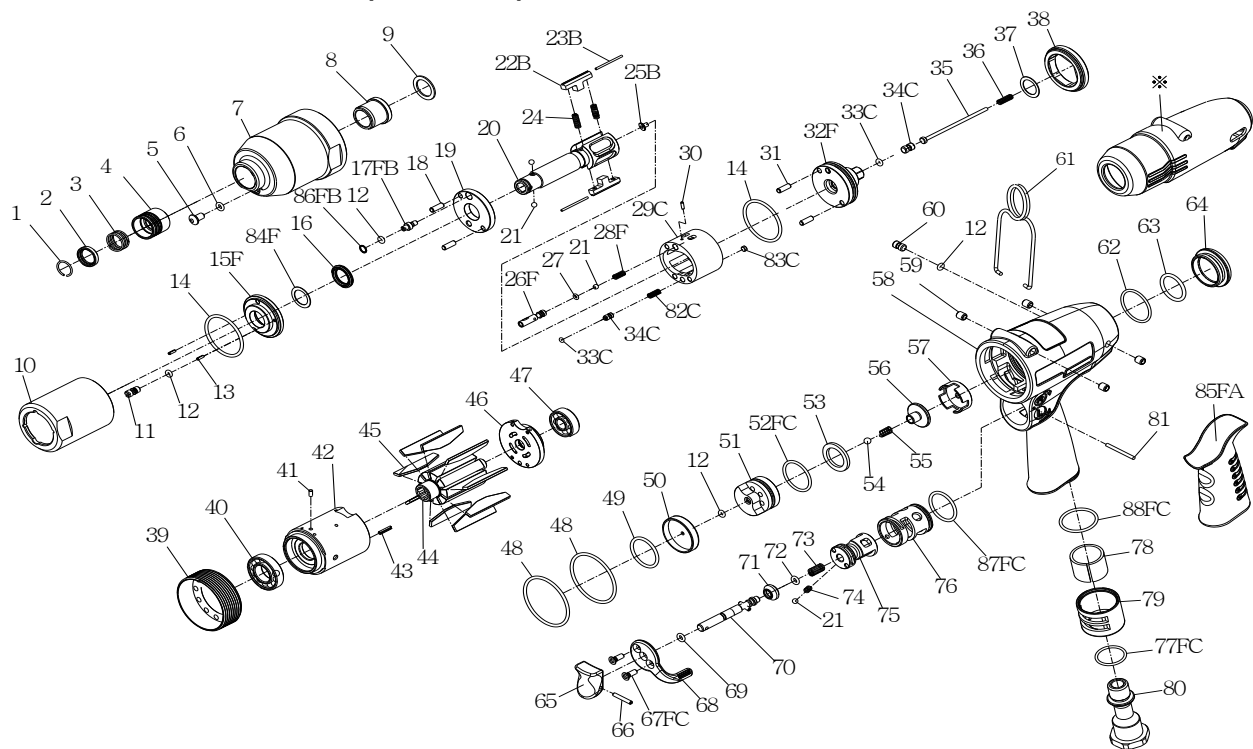

IMPULSE EXPLODING VIEW (TDIS-40D)

Edition:06C

Index No.	Part No.	Description	Q'ty	Index No.	Part No.	Description	Q'ty
1	757-026	Anvil Collar	1	50	IS40-307	Rear Cover	1
2	I40SD-419	Hold Spacer	1	51	IS40-524	Valve Seat	1
3	I40SD-418	Spring	1	52FC	00-41145	O-Ring (φ18xφ1.5)	1
4	I40SD-417	Quick Change Hold	1	53	IS40S-312	Washer	1
5	I100-410	Greasing Screw	1	54	00-3824	Steel Ball	1
6	00-4153	O-Ring (φ3xφ1.5)	1	55	IS40S-313	Spring	1
7	I40S-201	Pulse Unit Housing	1	56	IS40S-311	Valve	1
8	I40S-202	Bushing	1	57	IS40-518	Seat	1
9	I40S-424	Washer	1	58	IS40-101	Motor Housing	1
10	I40S-401	Pulse Cylinder Seat	1	59	I40S-108	Bushing	4
11	I70-410	Greasing Screw	1	60	IS100-609	Screw	1
12	00-41113	O-Ring (φ2xφ1.5)	4	61	I40S-102	Hanger	1
13	00-3318	Spring Pin	2	62	00-41146	O-Ring (φ21xφ1.5)	1
14	00-41127	O-Ring (φ27xφ1.5)	2	63	00-4169	O-Ring (φ16xφ2)	1
15F	I40S-403-B	Front Cover	1	64	I40-104	Nut	1
16	00-2602	X-Ring	1	65	I40-504	Trigger	1
17FB	I80-411	Valve Screw	1	66	00-3354	Spring Pin	1
18	00-3435	Pin	2	67FC	00-0512	Screw	2
19	I40S-408	Front Plate	1	68	I100-503	Regulator Knob	1
20D	I40SD-405	Anvil	1	69	00-4101	O-Ring (φ3xφ1)	1
21	00-3813	Steel Ball	4	70	IS40-505	Valve Stem	1
22B	I40S-406-B	Drive Blade	2	71	I100-508	Bushing	1
23B	I40S-452	Roller	2	72	00-41172	O-Ring (φ2.57xφ1.78)	1
24	I40S-407	Spring	2	73	I40-507	Spring	1
25B	IS40-450	Block Valve	1	74	I100-506	Spring	1
26F	IS40S-412-C	Valve	1	75	IS40-502	F/R Valve	1
27	00-41130	O-Ring (φ2xφ1)	1	76	I40-501	Valve Sleeve	1
28F	IS40SD-425-C	Spring	1	77FC	00-4121	O-Ring (φ15xφ1.5)	1
29C	I40S-404-B	Pulse Cylinder	1	78	I40-601	Muffler	1
30	00-3436	Pin	1	79	I40-603	Exhaust Deflector	1
31	00-3407	Pin	2	80	I40-604A	Air Inlet 1/4"-19PF	1
32F	IS40S-415-C	Rear Plate	1		I40-604B	Air Inlet 1/4"-19PT	1
33C	00-41173	O-Ring (φ1.42xφ1.53)	2		I40-604C	Air Inlet 1/4"-18NPT	1
34C	IS40S-421	Pressure Valve	2	81	I100-511	Pin	1
35	IS40-314	Shut Off Stem	1	82C	I40S-453	Spring	1
36	IS40S-317	Spring	1	83C	I40S-454	Block Cap	1
37	I40S-423	Washer	1	84F	I40-409	Back Up Ring	1
38	I40S-402	Lock Nut	1	85FA	I60-103	Housing Rubber	1
39	I40S-306	Lock Nut	1	86FB	I80-422	Back Up Ring	1
40	00-2348	Ball Bearing	1	87FC	00-41117	O-Ring (φ15.5xφ1.5)	1
41	00-3324	Spring Pin	1	88FC	00-41244	O-Ring (φ19xφ1.5)	1
42	I40-302	Cylinder	1	※	I40-109	Tool Cover	1
43	00-3356	Spring Pin	1	※	IS40DRK	Repair kit :Index No-12(2);14(2);16;24(2);33C(2)84F	
44	I40S-303	Rotor	1	※	IS40DSK	Service kit :Index No-19;20D;22B(2);23B(2); 32F; 45(9);55; 71; 72; 73	
45	I40S-304	Rotor Blade	9	※	I40-451	Impulse Oil	
46	I40-305	Rear Plate	1				
47	00-2356	Ball Bearing	1				
48	00-41144	O-Ring (φ33.05xφ1.78)	2	※			
49	00-41135	O-Ring (φ18.77xφ1.78)	1				