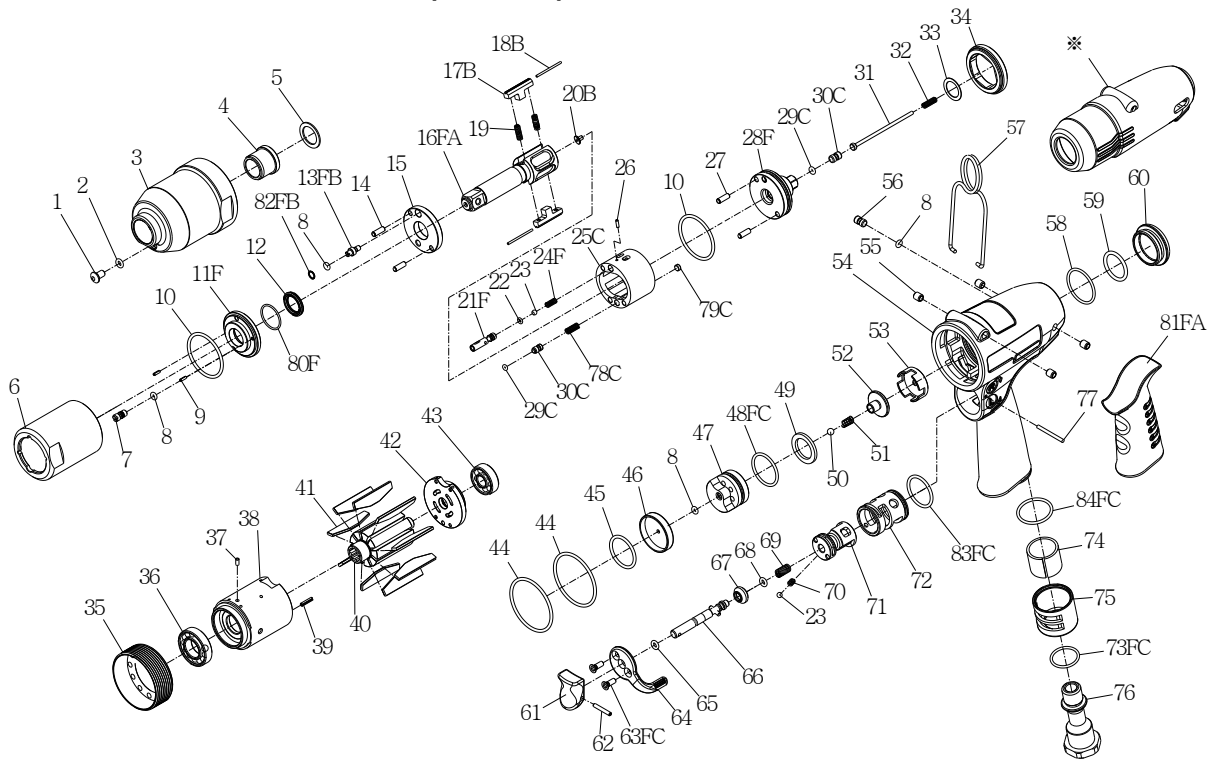

IMPULSE EXPLODING VIEW (TDIS-60)

Edition:06C

Index No.	Part No.	Description	Q'ty	Index No.	Part No.	Description	Q'ty
1	I100-410	Greasing Screw	1	48FC	00-41145	O-Ring (φ18xφ1.5)	1
2	00-4153	O-Ring (φ3xφ1.5)	1	49	IS40S-312	Washer	1
3	I60S-201	Pulse Unit Housing	1	50	00-3824	Steel Ball	1
4	I40S-202	Bushing	1	51	IS40S-313	Spring	1
5	I40S-424	Washer	1	52	IS40S-311	Valve	1
6	I60S-401	Pulse Cylinder Seat	1	53	IS40-518	Seat	1
7	I70-410	Greasing Screw	1	54	IS60-101	Motor Housing	1
8	00-41113	O-Ring (φ2xφ1.5)	4	55	I40S-108	Bushing	4
9	00-3318	Spring Pin	2	56	IS100-609	Screw	1
10	00-41127	O-Ring (φ27xφ1.5)	2	57	I40S-102	Hanger	1
11F	I40S-403-B	Front Cover	1	58	00-41146	O-Ring (φ21xφ1.5)	1
12	00-2602	X-Ring	1	59	00-4169	O-Ring (φ16xφ2)	1
13FB	I80-411	Valve Screw	1	60	I40-104	Nut	1
14	00-3435	Pin	2	61	I40-504	Trigger	1
15	I40S-408	Front Plate	1	62	00-3354	Spring Pin	1
16FA	IS60S-405-B	Anvil	1	63FC	00-0512	Screw	2
17B	I60S-406-B	Drive Blade	2	64	I100-503	Regulator Knob	1
18B	I60S-452	Roller	2	65	00-4101	O-Ring (φ3xφ1)	1
19	I40S-407	Spring	2	66	IS40-505	Valve Stem	1
20B	IS40-450	Block Valve	1	67	I100-508	Bushing	1
21F	IS60S-412-C	Valve	1	68	00-41172	O-Ring (φ2.57xφ1.78)	1
22	00-41130	O-Ring (φ2xφ1)	1	69	I40-507	Spring	1
23	00-3813	Steel Ball	2	70	I100-506	Spring	1
24F	IS60S-425-C	Spring	1	71	IS40-502	F/R Valve	1
25C	I60S-404-B	Pulse Cylinder	1	72	I40-501	Valve Sleeve	1
26	00-3436	Pin	1	73FC	00-4121	O-Ring (φ15xφ1.5)	1
27	00-3407	Pin	2	74	I40-601	Muffler	1
28F	IS40S-415-C	Rear Plate	1	75	I40-603	Exhaust Deflector	1
29C	00-41173	O-Ring (φ1.42xφ1.53)	2		I40-604A	Air Inlet 1/4"-19PF	
30C	IS40S-421	Pressure Valve	2	76	I40-604B	Air Inlet 1/4"-19PT	1
31	IS60-314	Shut Off Stem	1		I40-604C	Air Inlet 1/4"-18NPT	
32	IS40S-317	Spring	1	77	I100-511	Pin	1
33	I40S-423	Washer	1	78C	I60S-453	Spring	1
34	I40S-402	Lock Nut	1	79C	I40S-454	Block Cap	1
35	I40S-306	Lock Nut	1	80F	I40-409	Back Up Ring	1
36	00-2348	Ball Bearing	1	81FA	I60-103	Housing Rubber	1
37	00-3324	Spring Pin	1	82FB	I80-422	Back Up Ring	1
38	I60-302	Cylinder	1	83FC	00-41117	O-Ring (φ15.5xφ1.5)	1
39	00-3356	Spring Pin	1	84FC	00-41244	O-Ring (φ19xφ1.5)	1
40	I60S-303	Rotor	1	※	I60-109	Tool Cover	1
41	I60S-304	Rotor Blade	9	※	IS60RK	Repair kit :Index No-8(2);10(2);12;19(2);29C(2);80F	
42	I40-305	Rear Plate	1	※	IS60SK	Service kit :Index No-15;16FA;17B(2);18B(2);28F;41(9);51;67;68;69	
43	00-2356	Ball Bearing	1	※			
44	00-41144	O-Ring (φ33.05xφ1.78)	2				
45	00-41135	O-Ring (φ18.77xφ1.78)	1				
46	IS40-307	Rear Cover	1	※	I40S-451	Impulse Oil	
47	IS40-524	Valve Seat	1				