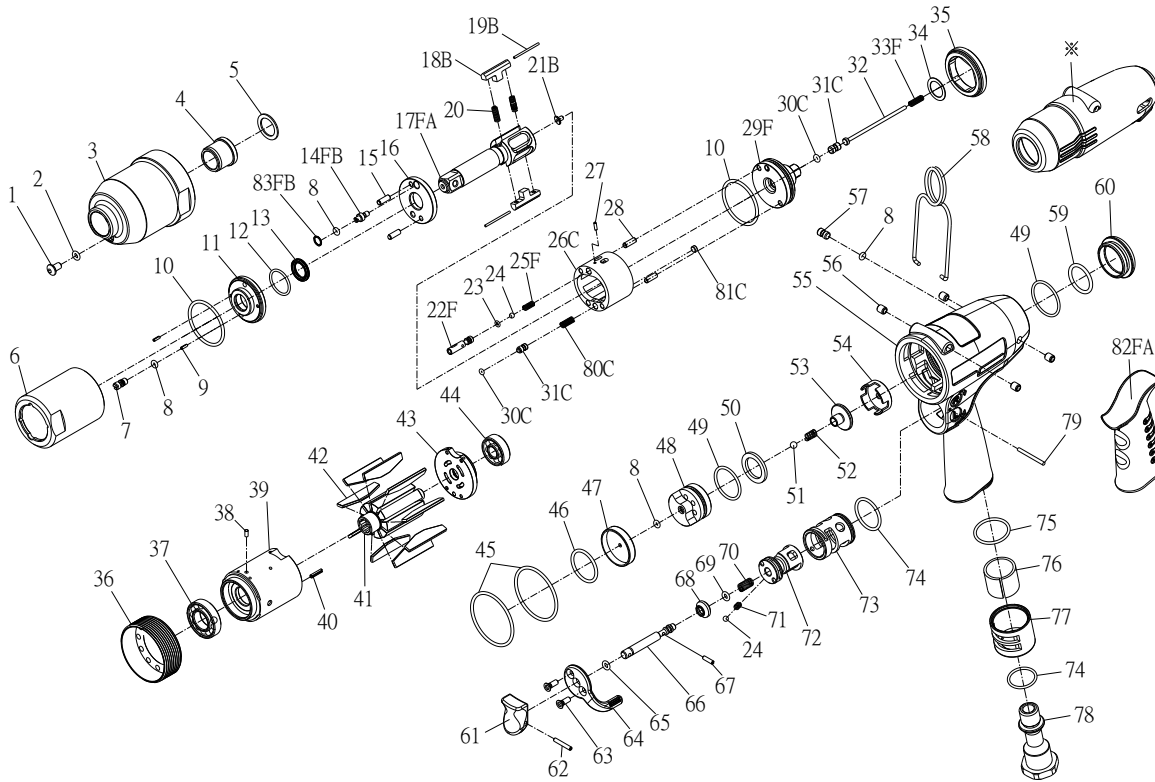

# IMPULSE EXPLODING VIEW (TDIS-70)

Edition:06B

Index No.	Part No.	Description	Q'ty	Index No.	Part No.	Description	Q'ty
1	I100-410	Greasing Screw	1	47	IS70-307	Rear Cover	1
2	00-4153	O-Ring (φ3xφ1.5)	1	48	IS100-524	Valve Seat	1
3	I70-201	Pulse Unit Housing	1	49	00-41127	O-Ring (φ27xφ1.5)	2
4	I40S-202	Bushing	1	50	IS100-312	Washer	1
5	I40S-424	Washer	1	51	00-3824	Steel Ball	1
6	I70-401	Pulse Cylinder Seat	1	52	IS100-313	Spring	1
7	I70-410	Greasing Screw	1	53	IS100-311	Valve	1
8	00-41113	O-Ring (φ2xφ1.5)	4	54	IS100-518	Seat	1
9	00-3318	Spring Pin	2	55	IS90-101	Motor Housing	1
10	00-41160	O-Ring (φ30xφ1.5)	2	56	I40S-108	Bushing	4
11	I70-403	Front Cover	1	57	IS100-609	Screw	1
12	I70-409	Back Up Ring	1	58	I40S-102	Hanger	1
13	00-2602	X-Ring	1	59	00-41166	O-Ring (φ24xφ2)	1
14FB	I80-411	Valve Screw	1	60	I100-104	Nut	1
15	00-3435	Pin	2	61	I130-504	Trigger	1
16	I70-408	Front Plate	1	62	00-3354	Spring Pin	1
17FA	I70-405-B	Anvil	1	63	00-0505	Screw	2
18B	I70-406-B	Drive Blade	2	64	I100-503	Regulator Knob	1
19B	I70-452	Roller	2	65	00-4101	O-Ring (φ3xφ1)	1
20	I70-407	Spring	2	66	IS100-505	Valve stem	1
21B	IS40-450	Block Valve	1	67	00-3356	Spring Pin	1
22F	IS70-412-C	Valve	1	68	I100-508	Bushing	1
23	00-41130	O-Ring (φ2xφ1)	1	69	00-41172	O-Ring (φ2.57xφ1.78)	1
24	00-3813	Steel Ball	2	70	I100-507	Spring	1
25F	IS70-425-C	Spring	1	71	I100-506	Spring	1
26C	I70-404-B	Pulse Cylinder	1	72	IS100-502	F/R Valve	1
27	00-3436	Pin	1	73	I100-501	Valve Sleeve	1
28	00-3407	Pin	2	74	00-41111	O-Ring (φ16xφ1.5)	2
29F	IS70-415-C	Rear Plate	1	75	00-4158	O-Ring (φ22xφ1.5)	1
30C	00-41173	O-Ring (φ1.42xφ1.53)	2	76	I70-601	Muffler	1
31C	IS40S-421	Pressure Valve	2	77	I100-603	Exhaust Deflector	1
32	IS90-314	Shut Off Stem	1		I100-604A	Air Inlet 1/4"PF 19	
33F	IS150-317	Spring	1	78	I100-604B	Air Inlet 1/4"PT 19	1
34	I40S-423	Washer	1		I100-604C	Air Inlet 1/4"NPT 18	
35	I70-402	Lock Nut	1	79	I100-511	Pin	1
36	I90-306	Lock Nut	1	80C	I70S-453	Spring	1
37	00-2348	Ball Bearing	1	81C	I40S-454	Block Cap	1
38	00-3324	Spring Pin	1	82FA	I90-103	Housing Rubber	1
39	I70-302	Cylinder	1	83FB	I80-422	Back Up Ring	1
40	00-3339	Spring Pin	1	※	I90-109	Tool Cover	
41	I70-303	Rotor	1	※	IS70RK	Repair kit :Index No-8(2);10(2);12;13;20(2);30C(2)	
42	I70-304	Rotor Blade	9	※	IS70SK	Service kit :Index No-16;17FA;18B(2);19B(2); 29F; 42(9);52; 68; 69; 70	
43	I70-305	Rear Plate	1	※			
44	00-2356	Ball Bearing	1				
45	00-41181	O-Ring (φ41.5xφ2)	2				
46	00-41138	O-Ring (φ28.3xφ1.78)	1	※	I40-451	Impulse Oil	