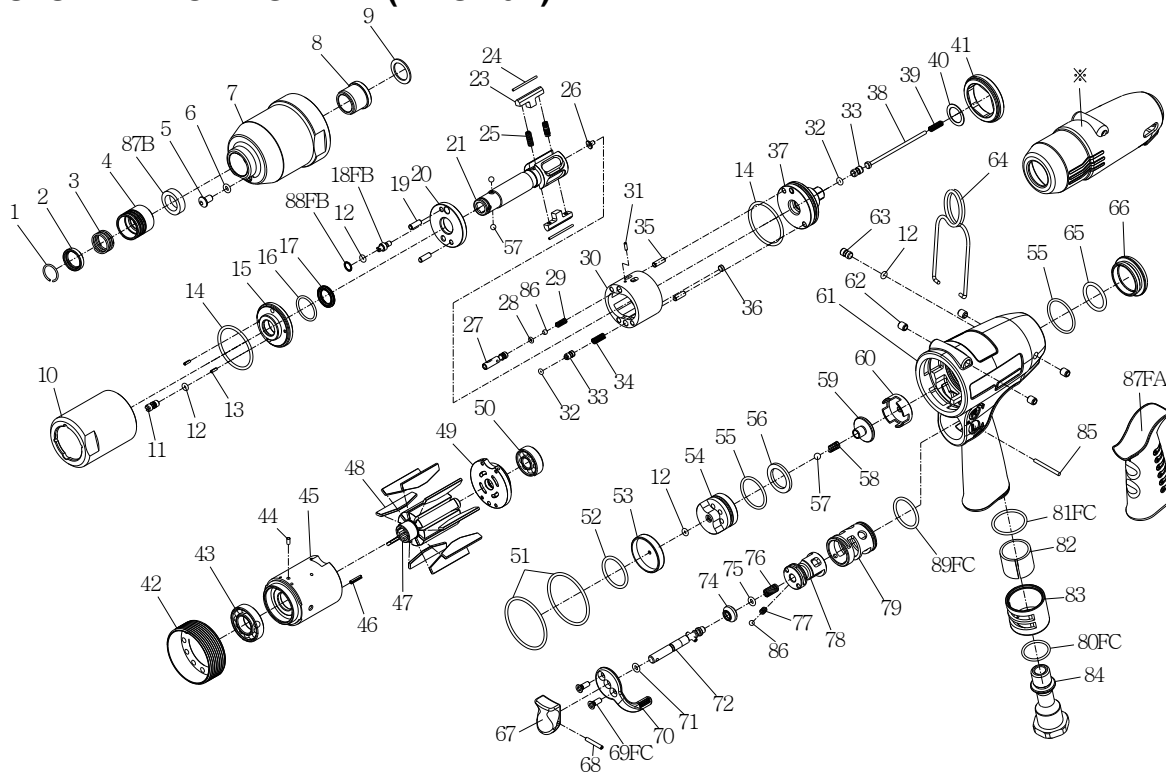

# IMPULSE EXPLODING VIEW (TDIS-70D)

Edition:06C

Index No.	Part No.	Description	Q'ty	Index No.	Part No.	Description	Q'ty
1	I70SD-465	Anvil Collar	1	50	00-2356	Ball Bearing	1
2	I70SD-419	Hold Spacer	1	51	00-41181	O-Ring (φ41.5xφ2)	2
3	I70SD-418	Spring	1	52	00-41138	O-Ring (φ28.3xφ1.78)	1
4	I70SD-417	Quick Change Hold	1	53	IS70-307	Rear Cover	1
5	I100-410	Greasing Screw	1	54	IS100-524	Valve Seat	1
6	00-4153	O-Ring (φ3xφ1.5)	1	55	00-41127	O-Ring (φ27xφ1.5)	2
7	I70-201	Pulse Unit Housing	1	56	IS100-312	Washer	1
8	I40S-202	Bushing	1	57	00-3824	Steel Ball	3
9	I40S-424	Washer	1	58	IS100-313	Spring	1
10	I70-401	Pulse Cylinder Seat	1	59	IS100-311	Valve	1
11	I70-410	Greasing Screw	1	60	IS100-518	Seat	1
12	00-41113	O-Ring (φ2xφ1.5)	4	61	IS90-101	Motor Housing	1
13	00-3318	Spring Pin	2	62	I40S-108	Bushing	4
14	00-41160	O-Ring (φ30xφ1.5)	2	63	IS100-609	Screw	1
15	I70-403	Front Cover	1	64	I40S-102	Hanger	1
16	I70-409	Back Up Ring	1	65	00-41166	O-Ring (φ24xφ2)	1
17	00-2602	X-Ring	1	66	I100-104	Nut	1
18FB	I80-411	Valve Screw	1	67	I130-504	Trigger	1
19	00-3435	Pin	2	68	00-3354	Spring Pin	1
20	I70-408	Front Plate	1	69FC	00-0512	Screw	2
21	I70SD-405	Anvil	1	70	I100-503	Regulator Knob	1
23	I70-406-B	Drive Blade	2	71	00-4101	O-Ring (φ24xφ2)	1
24	I70-452	Roller	2	72	IS100-505	Valve stem	1
25	I70-407	Spring	2	74	I100-508	Bushing	1
26	IS40-450	Block Valve	1	75	00-41172	O-Ring (φ2.57xφ1.78)	1
27	IS70-412-C	Valve	1	76	I100-507	Spring	1
28	00-41130	O-Ring (φ2xφ1)	1	77	I100-506	Spring	1
29	IS70D-425	Spring	1	78	IS100-502	F/R Valve	1
30	I70-404-B	Pulse Cylinder	1	79	I100-501	Valve Sleeve	1
31	00-3436	Pin	1	80FC	00-4121	O-Ring (φ15xφ1.5)	1
32	00-41173	O-Ring (φ1.42xφ1.53)	2	81FC	00-41125	O-Ring (φ20.35xφ1.78)	1
33	IS40S-421	Pressure Valve	2	82	I70-601	Muffler	1
34	I70S-453	Spring	1	83	I100-603	Exhaust Deflector	1
35	00-3407	Pin	2		I100-604A	Air Inlet 1/4"PF 19	
36	I40S-454	Block Cap	1	84	I100-604B	Air Inlet 1/4"PT 19	1
37	IS70-415-C	Rear Plate	1		I100-604C	Air Inlet 1/4"NPT 18	
38	IS90-314	Shut Off Stem	1	85	I100-511	Pin	1
39	IS150-317	Spring	1	86	00-3813	Steel Ball	2
40	I40S-423	Washer	1	87FA	I90-103	Housing Rubber	1
41	I70-402	Lock Nut	1	88FB	I80-422	Back Up Ring	1
42	I90-306	Lock Nut	1	89FC	00-41117	O-Ring (φ15.5xφ1.5)	1
43	00-2348	Ball Bearing	1	※	I90-109	Tool Cover	1
44	00-3324	Spring Pin	1	※	IS70DRK	Repair kit :Index No-	
45	I70-302	Cylinder	1			12(2);14(2);16;17;25(2);32(2)	
46	00-3339	Spring Pin	1	※	IS70DSK	Service kit :Index No-	
47	I70-303	Rotor	1			20;21;23(2);24(2); 37; 48(9);	
48	I70-304	Rotor Blade	9			58; 74; 75; 76	
49	I70-305	Rear Plate	1	※	I40-451	Impulse Oil	