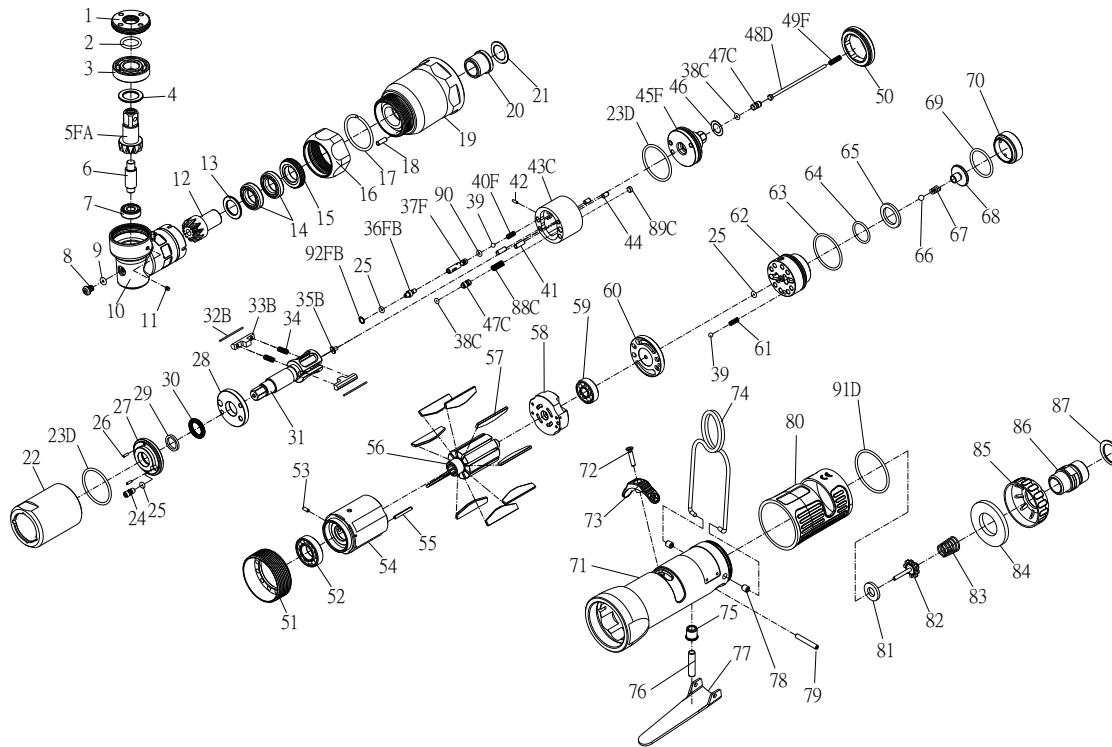

IMPULSE EXPLODING VIEW (TDIS-70R)

Edition:06B

Index No.	Part No.	Description	Q'ty	Index No.	Part No.	Description	Q'ty
1	I50R-706	Lock Nut	1	51	I70S-306	Lock Nut	1
2	00-41134	O-Ring	1	52	00-2348	Ball Bearing	1
3	00-2358	Ball Bearing	1	53	00-3324	Spring Pin	1
4	I50R-711	Washer	1	54	I70S-302	Cylinder	1
5FA	I50R-705-B	Shaft Gear	1	55	00-3326	Spring Pin	1
6	I50R-707	Shaft	1	56	I70S-303	Rotor	1
7	00-2357	Ball Bearing	1	57	I70S-304	Rotor Blade	9
8	I90-410	Greasing Screw	1	58	I50S-305	Rear Plate	1
9	00-4153	O-Ring	1	59	00-2356	Ball Bearing	1
10	I50R-701	Angle Housing	1	60	I40S-310	Air inlet Plate	1
11	00-0605	Set Screw	1	61	305F-034	Spring	1
12	I50R-704	Main Shaft Gear	1	62	IS40S-502	F/R Valve	1
13	I50R-712	Washer	1	63	00-41146	O-Ring	1
14	00-2352	Ball Bearing	2	64	00-4121	O-Ring	1
15	I50R-709	Lock Nut	1	65	IS40S-312	Valve Washer	1
16	I50R-702	Lock Nut	1	66	00-3824	Steel Ball	1
17	I50R-708	Anvil Collar	1	67	IS40S-313	Spring	1
18	00-3430	Pin	1	68	IS40S-311	Valve	1
19	I70R-201	Pulse Unit Housing	1	69	00-41125	O-Ring	1
20	I40S-202	Bushing	1	70	I40S-309	Seat	1
21	I40S-424	Washer	1	71	I70S-101	Motor Housing	1
22	I70-401	Pulse Cylinder Seat	1	72	00-0507	Screw	1
23D	00-41160	O-Ring	2	73	I40S-503	Regulator Knob	1
24	I70-410	Greasing Screw	1	74	I40S-102	Hanger	1
25	00-41113	O-Ring	3	75	I40S-509	Bushing	1
26	00-3318	Spring Pin	2	76	IS40S-510	Pin	1
27	I70-403	Front Cover	1	77	I40S-504	Trigger	1
28	I70-408	Front Plate	1	78	I40S-108	Bushing	2
29	I70-409	Back Up Ring	1	79	00-3306	Spring Pin	1
30	00-2602	X-Ring	1	80	I40S-103	Housing Rubber	1
31	I70R-405	Anvil	1	81	I40S-508	Bushing	1
32B	I70-452	Roller	2	82	305C-021	Valve Stem	1
33B	I70-406-B	Drive Blade	2	83	I40S-507	Spring	1
34	I70-407	Spring	2	84	I40S-601	Muffler	1
35B	IS40-450	Block Valve	1	85	I40S-603	Exhaust Deflector	1
36FB	I80-411	Screw	1	86	I40S-604A	Air Inlet 1/4"PF-19	1
37F	IS70-412-C	Valve	1	86	I40S-604B	Air Inlet 1/4"PT-19	1
38C	00-41173	O-Ring	2	86	I40S-604C	Air Inlet 1/4"NPT-18	1
39	00-3813	Steel Ball	2	87	00-3509	Snap Ring	1
40F	IS70R-425-C	Spring	1	88C	I70S-453	Spring	1
41	00-3435	Pin	2	89C	I40S-454	Block Cap	1
42	00-3436	Pin	1	90	00-41130	O-Ring	1
43C	I70-404-B	Pulse Cylinder	1	91D	00-41127	O-Ring	1
44	00-3407	Pin	2	92FB	I80-422	Back Up Ring	1
45F	IS70-415-C	Rear Plate	1	※	IS70RRK	Repair kit :Index No-23D(2);25(2);29;30;34(2);38C(2)	
46	I40S-423	Washer	1	※	IS70RSK	Service kit :Index No-5FA;12;28;31;32B(2);33B(2);45F;57(9);67;81;82;83	
47C	IS40S-421	Pressure Valve	2	※			
48D	IS130-314	Shut Off Stem	1				
49F	IS150-317	Spring	1				
50	I70-402	Lock Nut	1	※	I40-451	Impulse Oil	