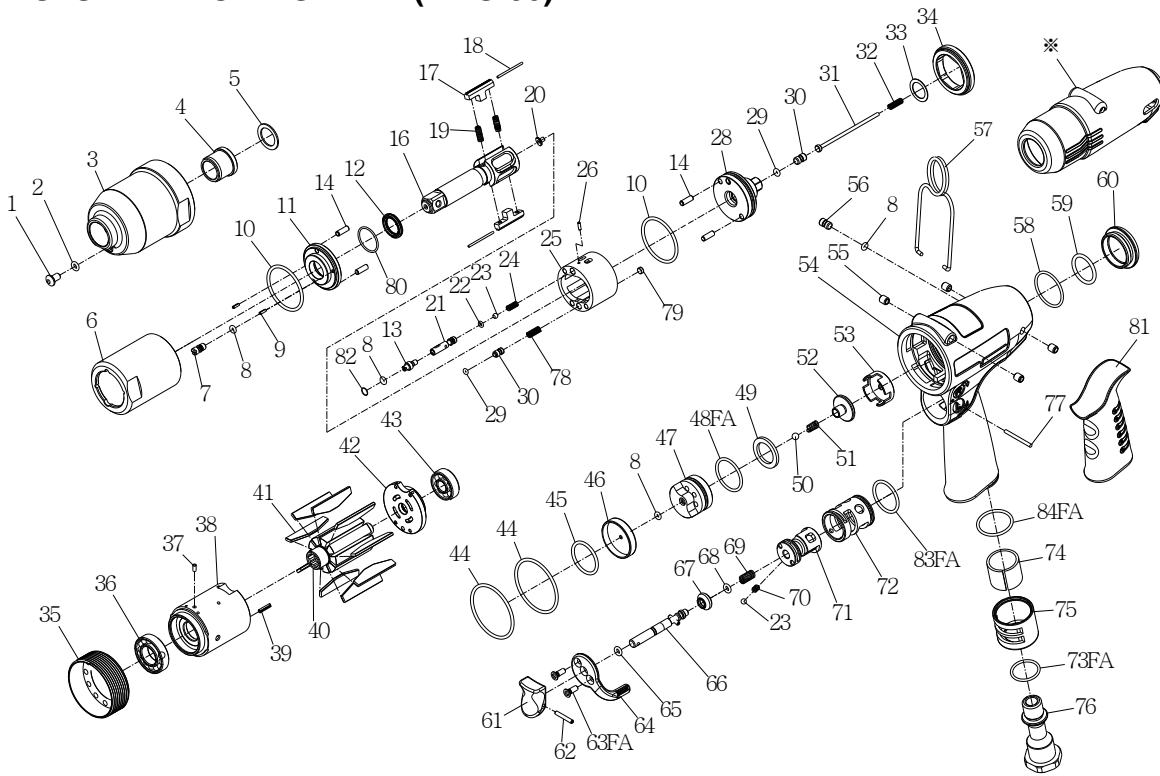

# IMPULSE EXPLODING VIEW (TDIS-80)

Edition:06A

Index No.	Part No.	Description	Q'ty	Index No.	Part No.	Description	Q'ty
1	I100-410	Greasing Screw	1	49	IS40S-312	Washer	1
2	00-4153	O-Ring (φ3xφ1.5)	1	50	00-3824	Steel Ball	1
3	I80-201	Pulse Unit Housing	1	51	IS40S-313	Spring	1
4	I40S-202	Bushing	1	52	IS40S-311	Valve	1
5	I40S-424	Washer	1	53	IS40-518	Seat	1
6	I80-401	Pulse Cylinder Seat	1	54	IS80-101	Motor Housing	1
7	I70-410	Greasing Screw	1	55	I40S-108	Bushing	4
8	00-41113	O-Ring (φ2xφ1.5)	4	56	IS100-609	Screw	1
9	00-3325	Spring Pin	2	57	I40S-102	Hanger	1
10	00-41212	O-Ring (φ32xφ1.5)	2	58	00-41146	O-Ring (φ21xφ1.5)	1
11	I80-408	Front Plate	1	59	00-4169	O-Ring (φ16xφ2)	1
12	00-2602	X-Ring	1	60	I40-104	Nut	1
13	I80-411	Valve Screw	1	61	I40-504	Trigger	1
14	00-3407	Pin	4	62	00-3354	Spring Pin	1
16	I80-405	Anvil	1	63FA	00-0512	Screw	2
17	I80-406	Drive Blade	2	64	I100-503	Regulator Knob	1
18	I90-452	Roller	2	65	00-4101	O-Ring (φ3xφ1)	1
19	I80-407	Spring	2	66	IS40-505	Valve Stem	1
20	IS40-450	Block Valve	1	67	I100-508	Bushing	1
21	IS80-412	Valve	1	68	00-41172	O-Ring (φ2.57xφ1.78)	1
22	00-41162	O-Ring (φ2.5xφ1)	1	69	I40-507	Spring	1
23	00-3813	Steel Ball	2	70	I100-506	Spring	1
24	IS80-425	Spring	1	71	IS40-502	F/R Valve	1
25	I80-404	Pulse Cylinder	1	72	I40-501	Valve Sleeve	1
26	00-3436	Pin	1	73FA	00-4121	O-Ring (φ15xφ1.5)	1
28	IS80-415	Rear Plate	1	74	I40-601	Muffler	1
29	00-41173	O-Ring (φ1.42xφ1.53)	2	75	I40-603	Exhaust Deflector	1
30	IS40S-421	Pressure Valve	2	76	I40-604A	Air Inlet 1/4"-19PF	1
31	IS80-314	Shut Off Stem	1	77	I40-604B	Air Inlet 1/4"-19PT	1
32	IS150-317	Spring	1	78	I40-604C	Air Inlet 1/4"-18NPT	1
33	I40S-423	Washer	1	79	I100-511	Pin	1
34	I80-402	Lock Nut	1	80	I90-453	Spring	1
35	I80-306	Lock Nut	1	81	I40S-454	Block Cap	1
36	00-2348	Ball Bearing	1	82	I70-409	Back Up Ring	1
37	00-3324	Spring Pin	1	83FA	I60-103	Housing Rubber	1
38	I80-302	Cylinder	1	84FA	I80-422	Back Up Ring	1
39	00-3356	Spring Pin	1	85FA	00-41117	O-Ring (φ15.5xφ1.5)	1
40	I80S-303	Rotor	1	86FA	00-41244	O-Ring (φ19xφ1.5)	1
41	I80S-304	Rotor Blade	9	※	I80-109	Tool Cover	1
42	I80-305	Rear Plate	1	※	IS80RK	Repair kit :Index No-8(2);10(2);12;19(2);29(2);80;82	
43	00-2332	Ball Bearing	1	※	IS80SK	Service kit :Index No-11; 16; 17(2); 18(2); 28; 41(9); 51; 67; 68; 69	
44	00-41213	O-Ring (φ37.5xφ2)	2	※			
45	00-41214	O-Ring (φ21.95xφ1.78)	1	※	I40S-451	Impulse Oil	
46	IS80-307	Rear Cover	1	※			
47	IS40-524	Valve Seat	1	※			
48	00-41145	O-Ring (φ18xφ1.5)	1				